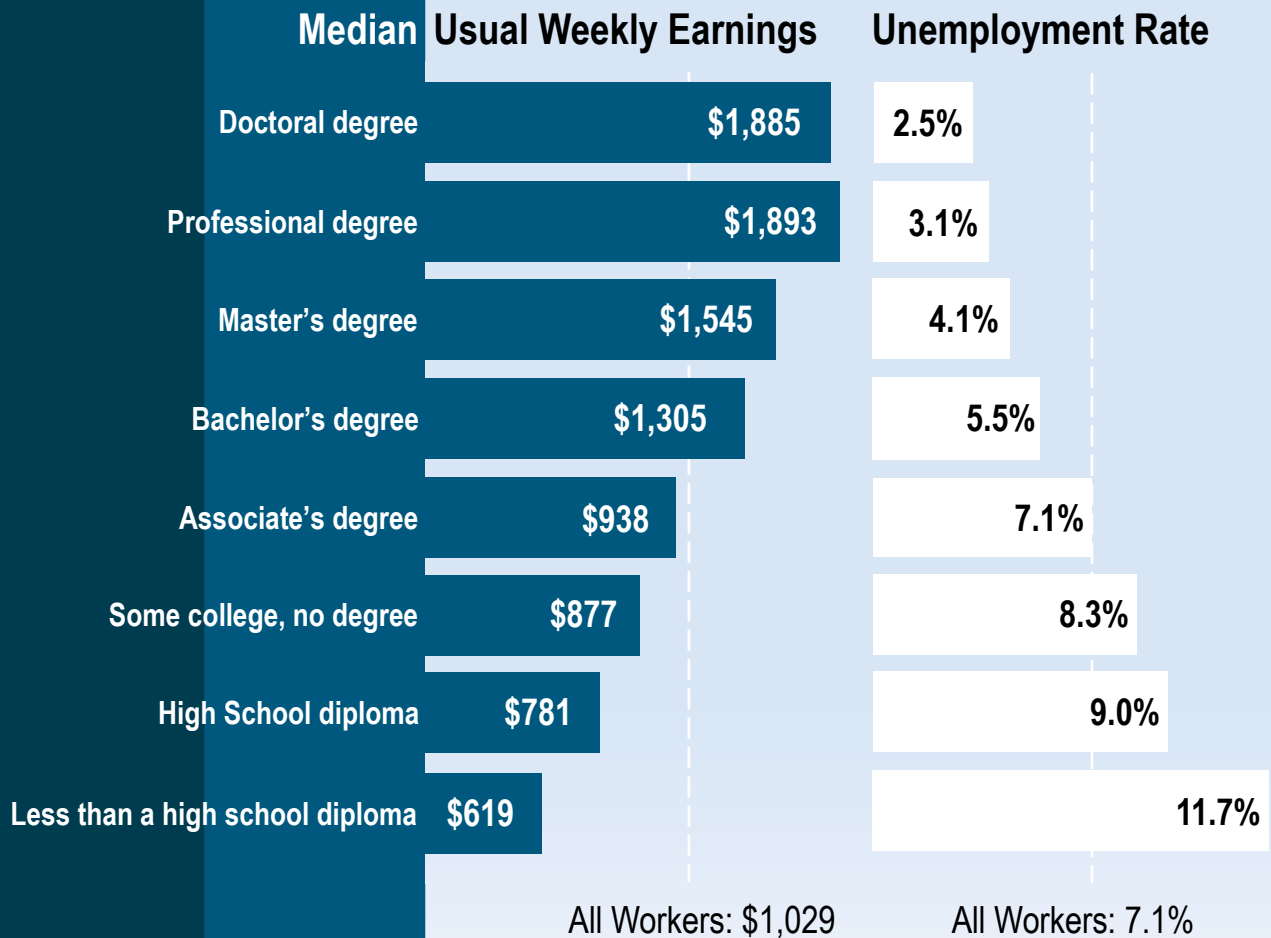

What's the value of a college degree?

Earnings and Unemployment Rates By Educational Attainment, 2020

Source: United States Department of Labor, Bureau of Labor Statistics http://www.bls.gov/emp/ep_chart_001.htm

Note: Data are for persons age 25 and over. Earnings are for full-time wage and salary workers. These education categories reflect only the highest level of education attained. They do not take into account completion of training programs in the form of apprenticeships and other on-the-job training, which may also influence earnings and unemployment rates. For more information on training, see: <https://www.bls.gov/documentation/education-training-system.htm>.